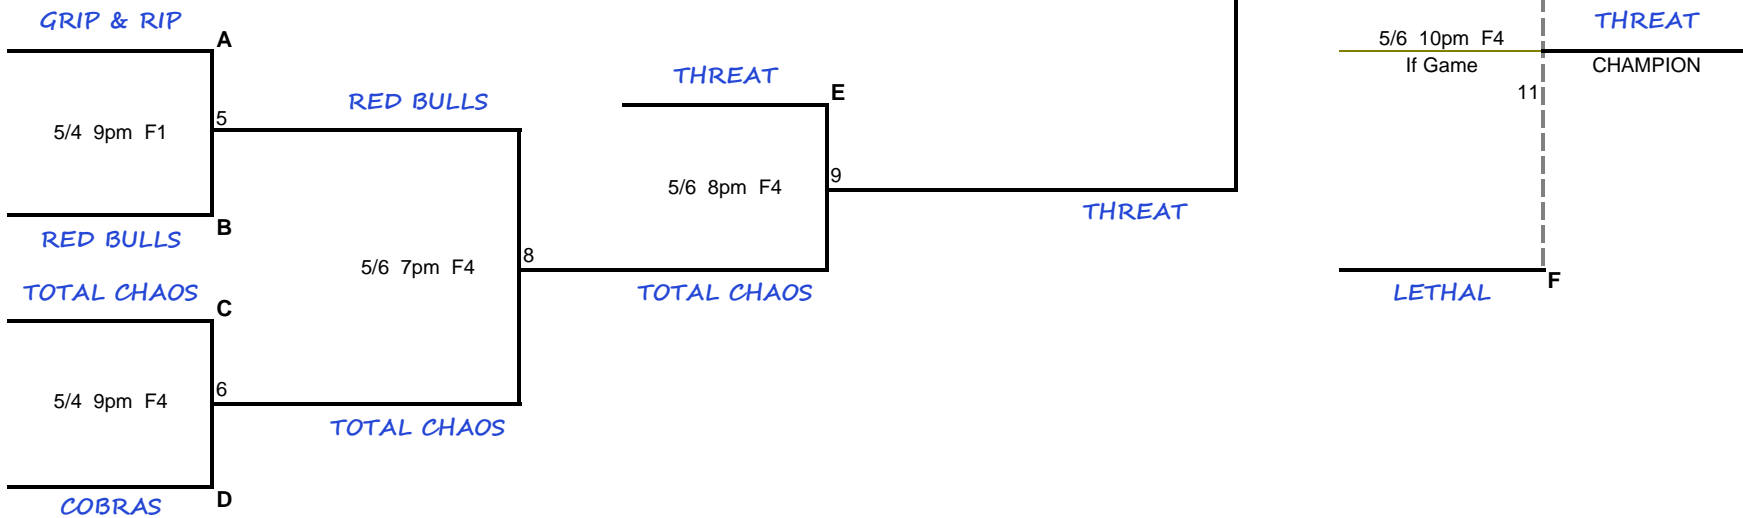

ODESSA SOFTBALL ASSOCIATION

"END OF SEASON" TOURNAMENT - SPRING 2010

TUESDAY/THURSDAY NIGHT LEAGUE

SHIBE DIVISION

DOUBLE ELIMINATION

UPDATED: 5-7-10

winner's bracket

loser's bracket

RESULTS

CHAMPIONS	THREAT
2nd	LETHAL
3rd	TOTAL CHAOS