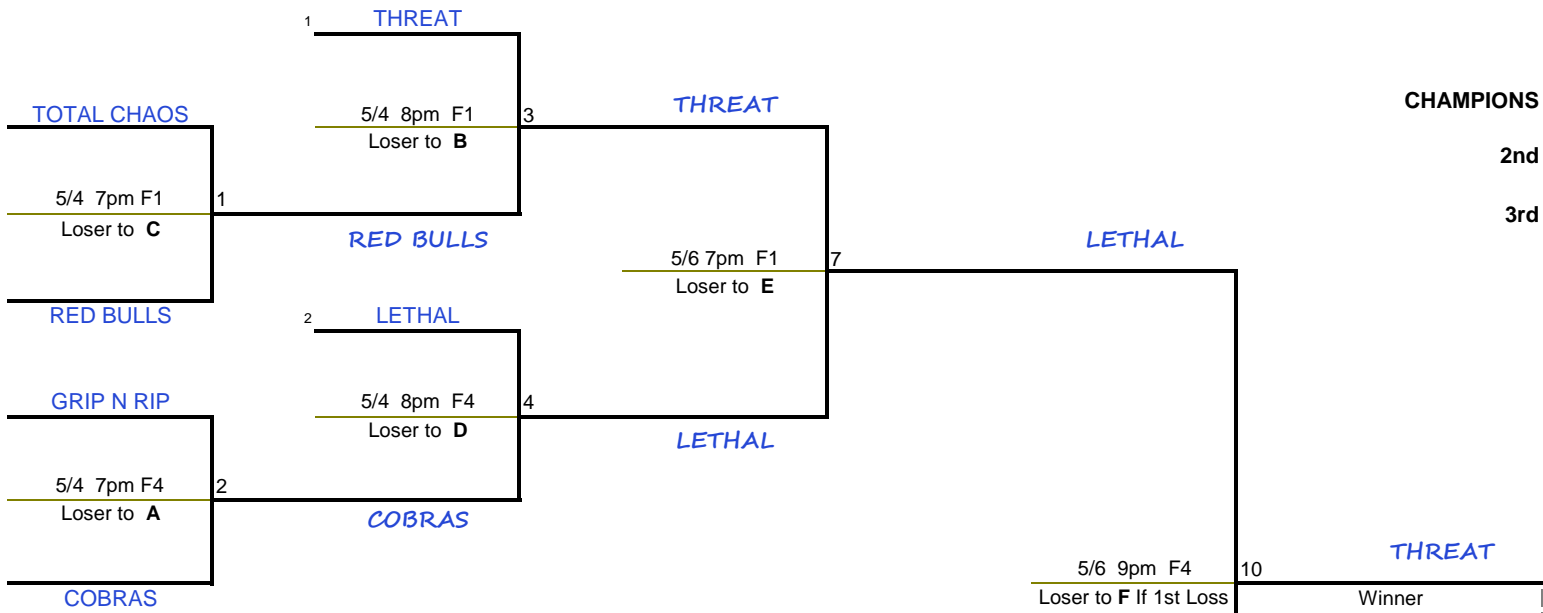

ODESSA SOFTBALL ASSOCIATION

"END OF SEASON" TOURNAMENT - SPRING 2010

TUESDAY/THURSDAY NIGHT LEAGUE

SHIBE DIVISION

DOUBLE ELIMINATION

UPDATED: 5-7-10

winner's bracket

loser's bracket

RESULTS

CHAMPIONS	THREAT
2nd	LETHAL
3rd	TOTAL CHAOS